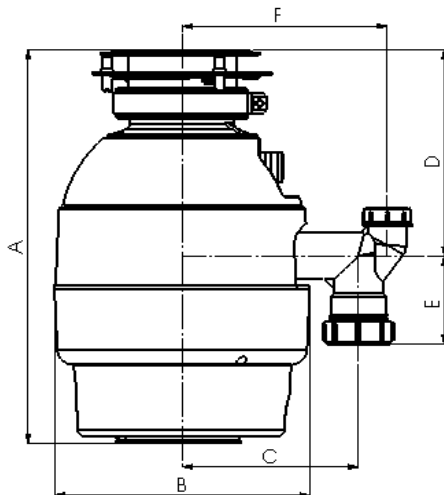

## FWD-050SS

*Efficient and reliable  
Supreme grinding efficiency  
Silent DC motor  
Hygienic & convenient  
Warranty 4-Year*

Knock-out for dishwasher drain

Measurements are in Millimeter

A : 335	B : 205
C : 141	D : 175
E : 75	F : 165